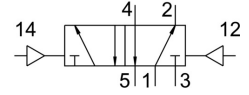

Pneumatic valve CJ-5/2-1/2

Part number: 5815

FESTO

Data sheet

Feature	Value
Valve function	5/2, bistable
Pneumatic working port	G1/2
Operating pressure	1 bar ... 12 bar
Type code	CJ
Symbol	00991002
Pilot pressure	2 bar ... 10 bar
Pneumatic connection 1	G1/2
Pneumatic connection 2	G1/2
Pneumatic connection 3	G1/2
Pneumatic connection 4	G1/2
Pneumatic connection 5	G1/2
Note on materials	Contains paint-wetting impairment substances